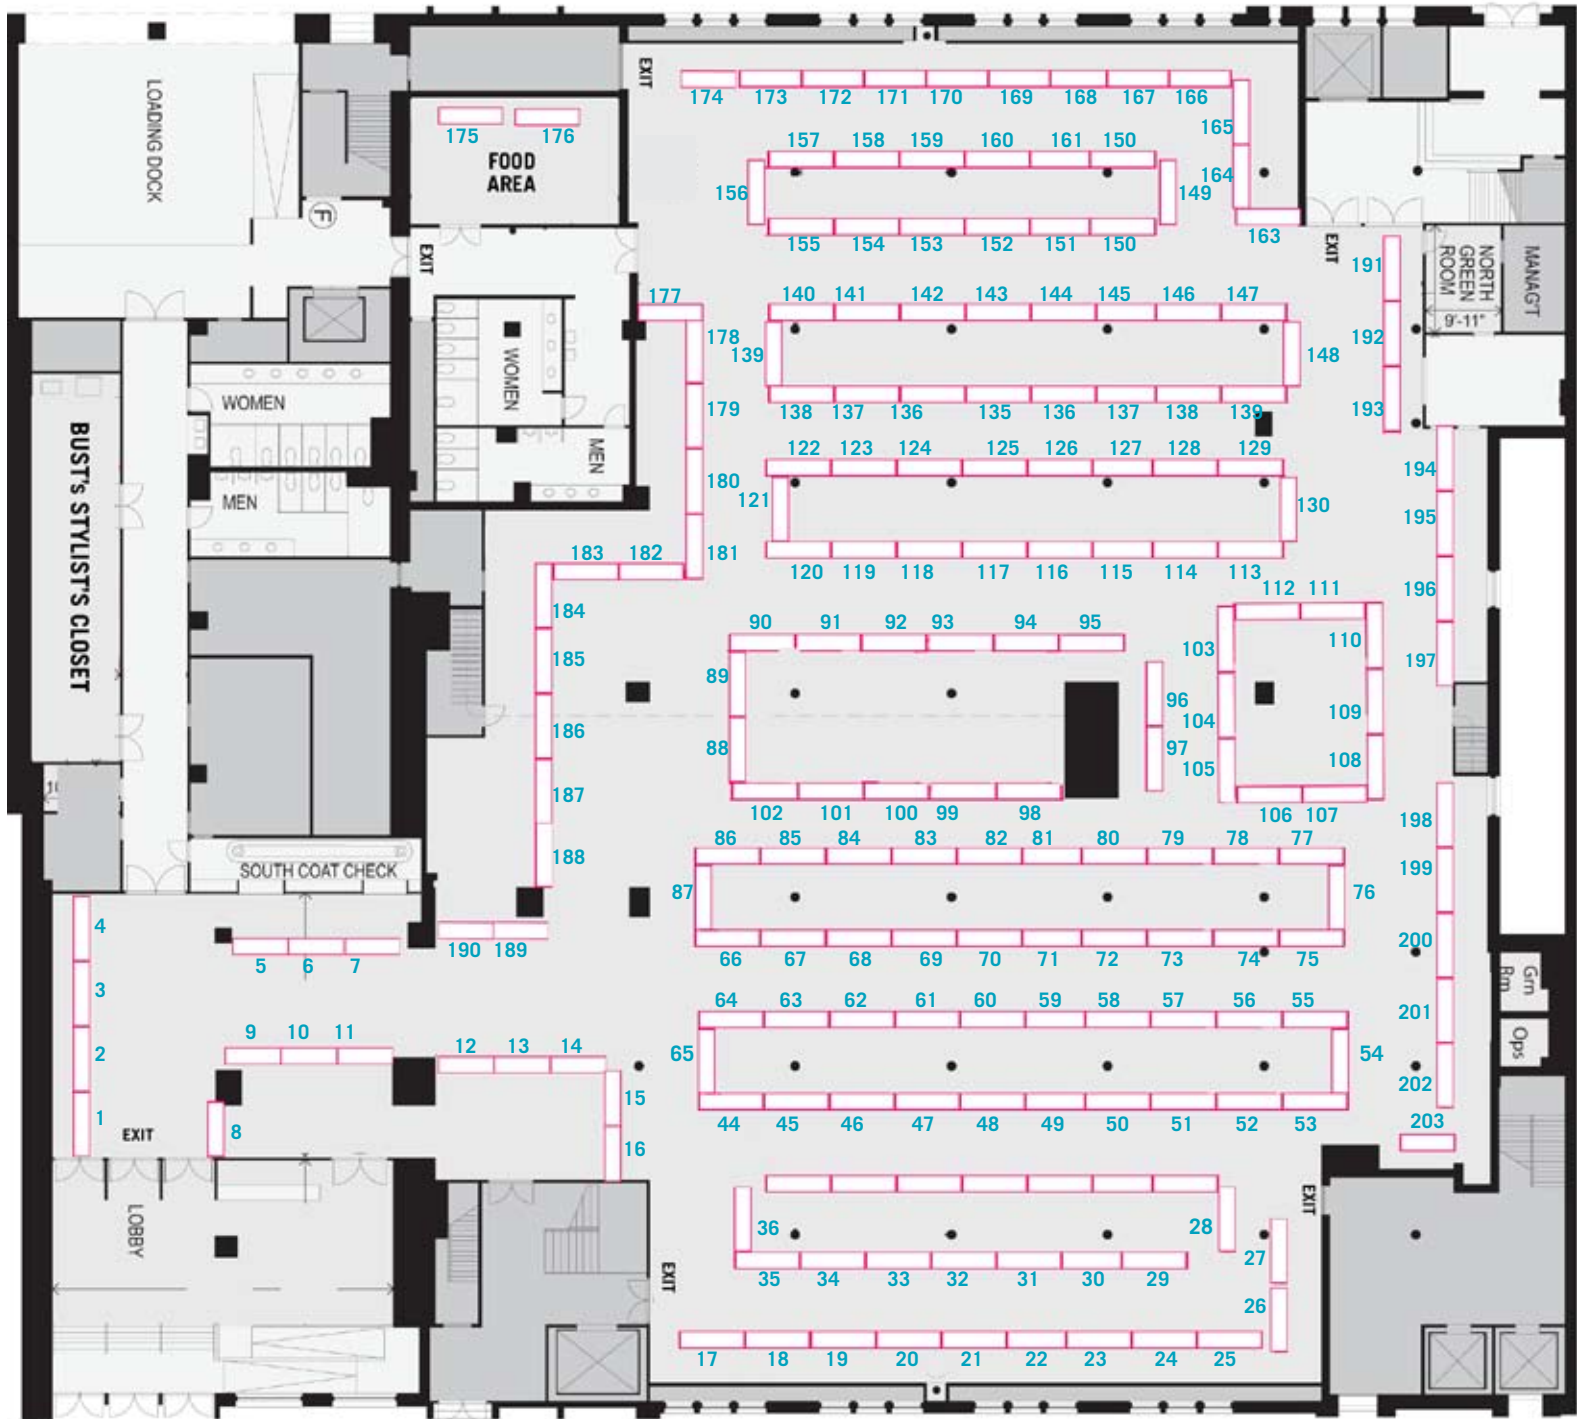

VENDOR MAP

MAIN ENTRANCE
125 W. 18TH STREET

18TH STREET